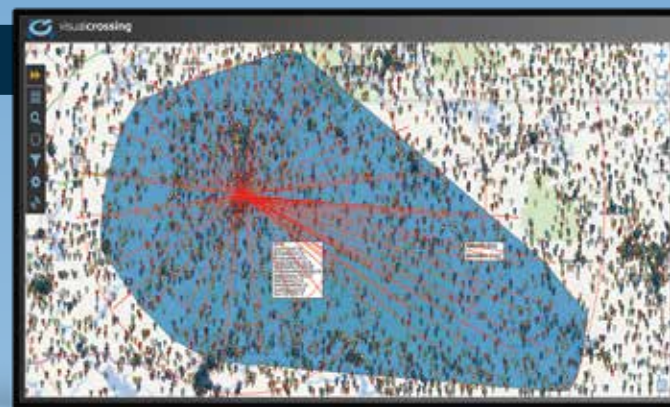

# Business Intelligence Mapping just got easier with our embedded map server technology.

visualcrossing **4**

Live Interface

## Business Analytics

Use geographic analysis to find insight in your business data

- Multi-Site Location Analysis
- Market Demographic Correlations
- Animate Campaign Results
- Prospecting & Conversion Analysis

## Powerfully Simple Interface

All users can easily leverage powerful analytics to gain business insight

- One-Touch Formatting & Analytics
- Rich Map Layering
- Fast Map Rendering
- Consistent Web & Mobile Interfaces