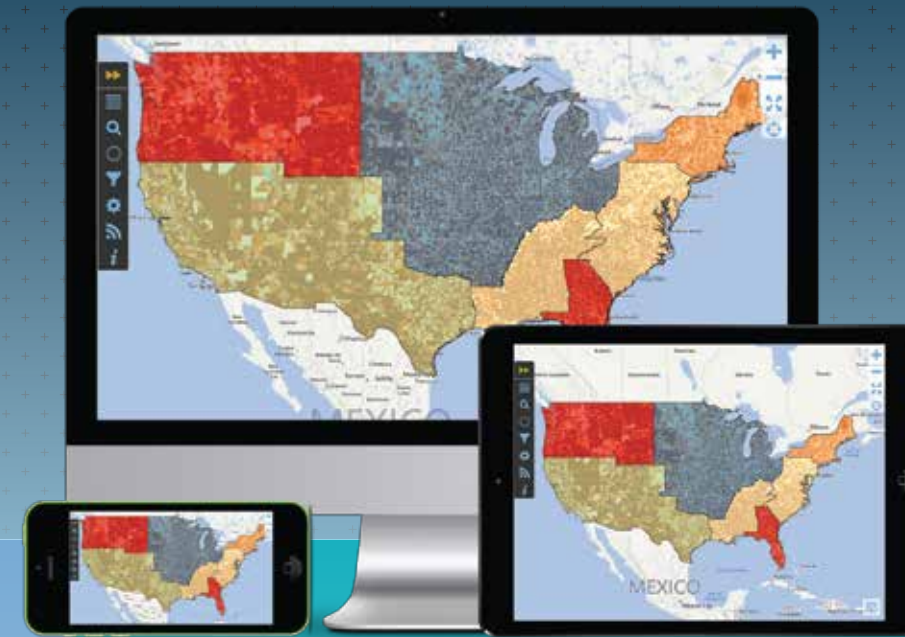

### Multiple Layer Analysis

Don't limit your mapping to a single layer analysis, Visual Crossing 4 can display layers for your entire enterprise on a single, interactive map.

### Installation & Administration

Visual Crossing 4 removes the barriers that have delayed your map deployments. Drop in the plug-in and start mapping your existing reports or documents.

Visual Crossing Corporation

# Business Intelligence Mapping just got easier with our embedded map server technology.

visualcrossing **4**

Live Interface

## Business Analytics

Use geographic analysis to find insight in your business data

- Multi-Site Location Analysis
- Market Demographic Correlations
- Animate Campaign Results
- Prospecting & Conversion Analysis